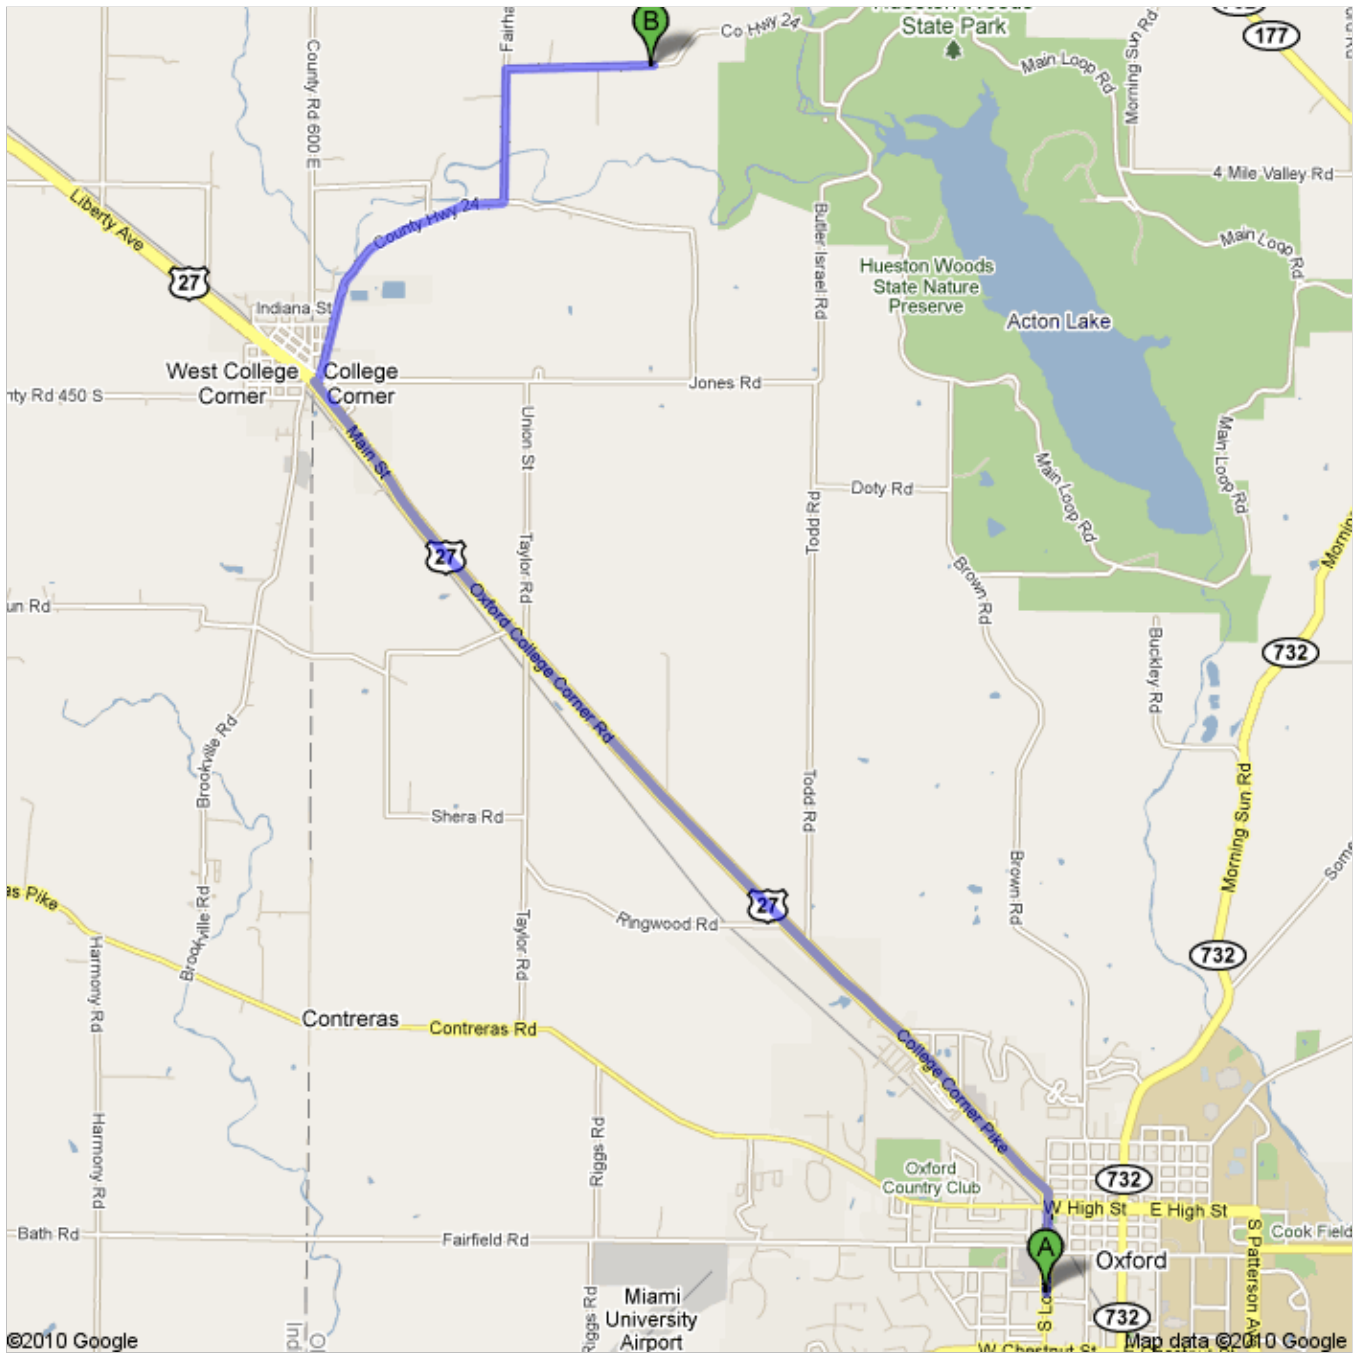

Directions to 8501 Camden College Corner Rd, College Corner, OH 45003

8.4 mi – about 16 mins

From Time Station 41 (Oxford to Hannon's Camp America Dumping Station
(513) 798-2794

http://www.hannonco.com/hca_home.html

 601 S Locust St, Oxford, OH 45056

-
1. Head **north** on **S Locust St** toward **Wells Mill Dr**
About 2 mins go 0.5 mi
total 0.5 mi
 -  2. Turn **left** at **College Corner Pike/Oxford College Corner Rd/US-27 N**
Continue to follow US-27 N
About 7 mins go 5.2 mi
total 5.7 mi
 -  3. Turn **right** at **Co Line St/County Line Rd**
go 102 ft
total 5.7 mi
 -  4. Take the 1st **left** onto **Eaton St**
About 1 min go 0.4 mi
total 6.2 mi
 5. Continue onto **Camden College Corner Rd**
About 2 mins go 0.9 mi
total 7.1 mi
 -  6. Turn **left** to stay on **Camden College Corner Rd**
About 2 mins go 0.6 mi
total 7.7 mi
 -  7. Take the 1st **right** to stay on **Camden College Corner Rd**
Destination will be on the left
About 2 mins go 0.7 mi
total 8.4 mi

 8501 Camden College Corner Rd, College Corner, OH 45003

These directions are for planning purposes only. You may find that construction projects, traffic, weather, or other events may cause conditions to differ from the map results, and you should plan your route accordingly. You must obey all signs or notices regarding your route.

Map data ©2010 Google

Directions weren't right? Please find your route on maps.google.com and click "Report a problem" at the bottom left.